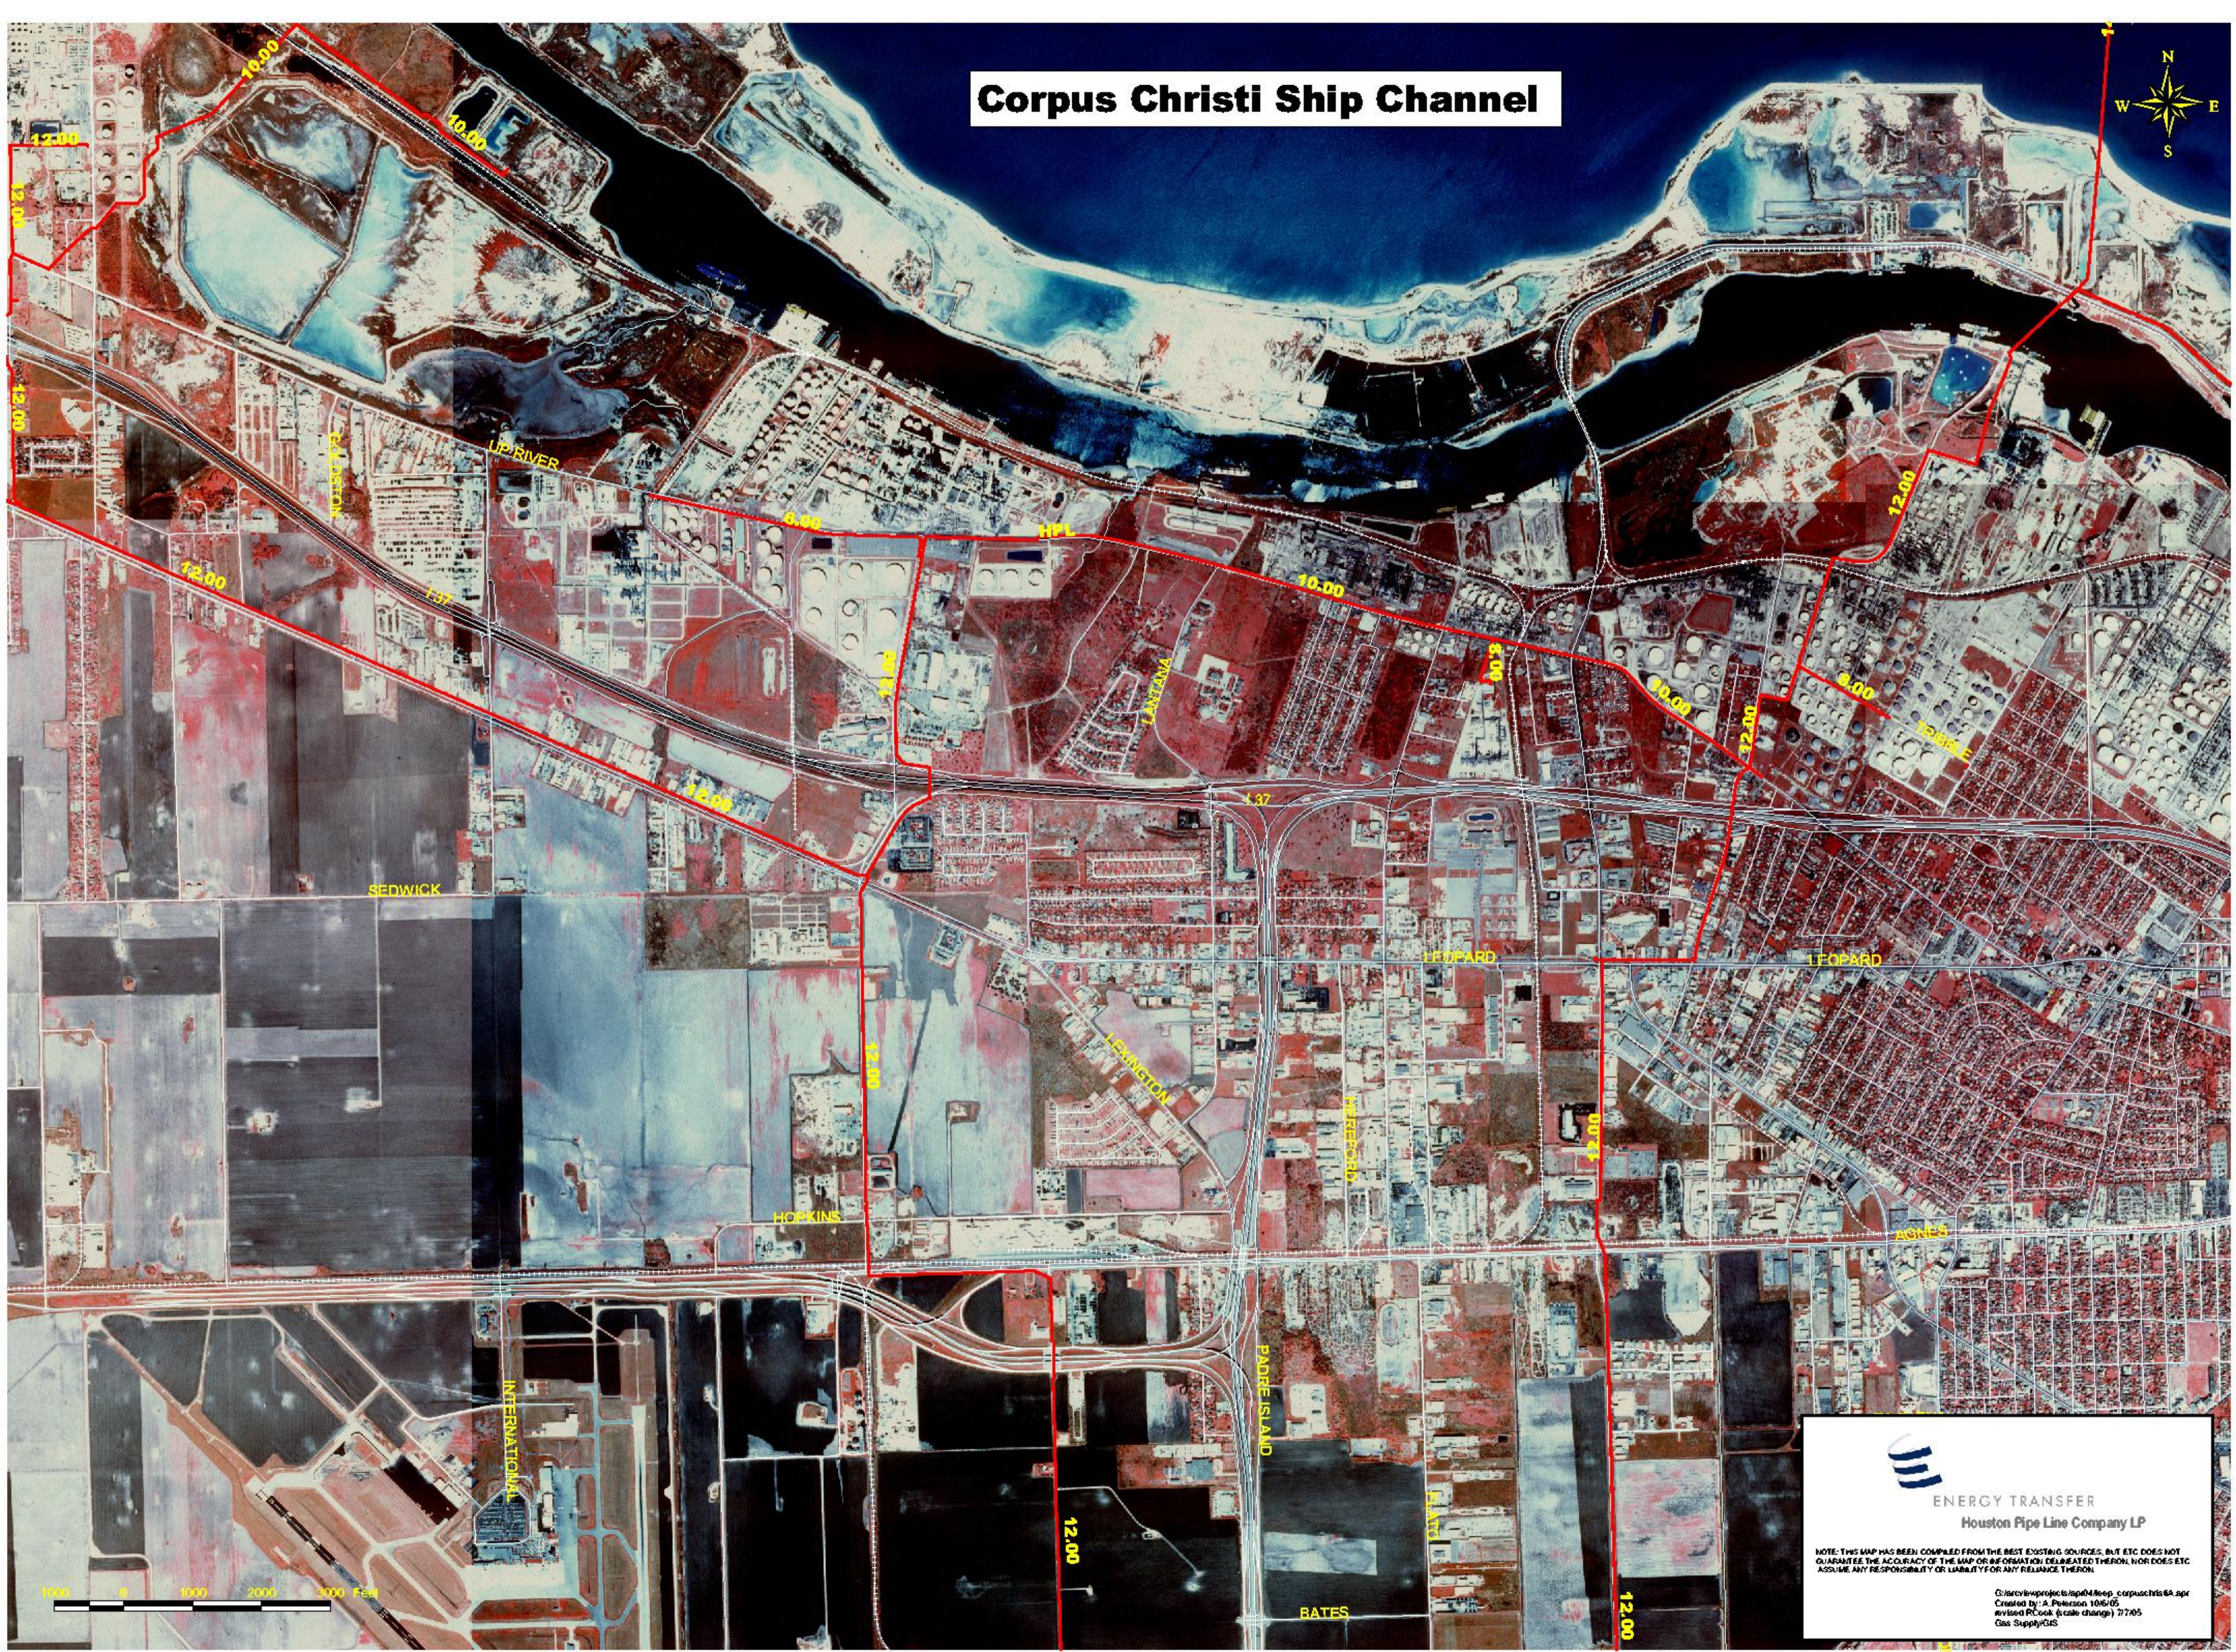

Corpus Christi Ship Channel

ENERGY TRANSFER
Houston Pipe Line Company LP

C:\arcv\projects\app04\keep_corpuschris6A.apr
Created by: A. Peterson 10/6/05
Revised: PCook (scale change) 7/7/05
Gas Supply/GIS