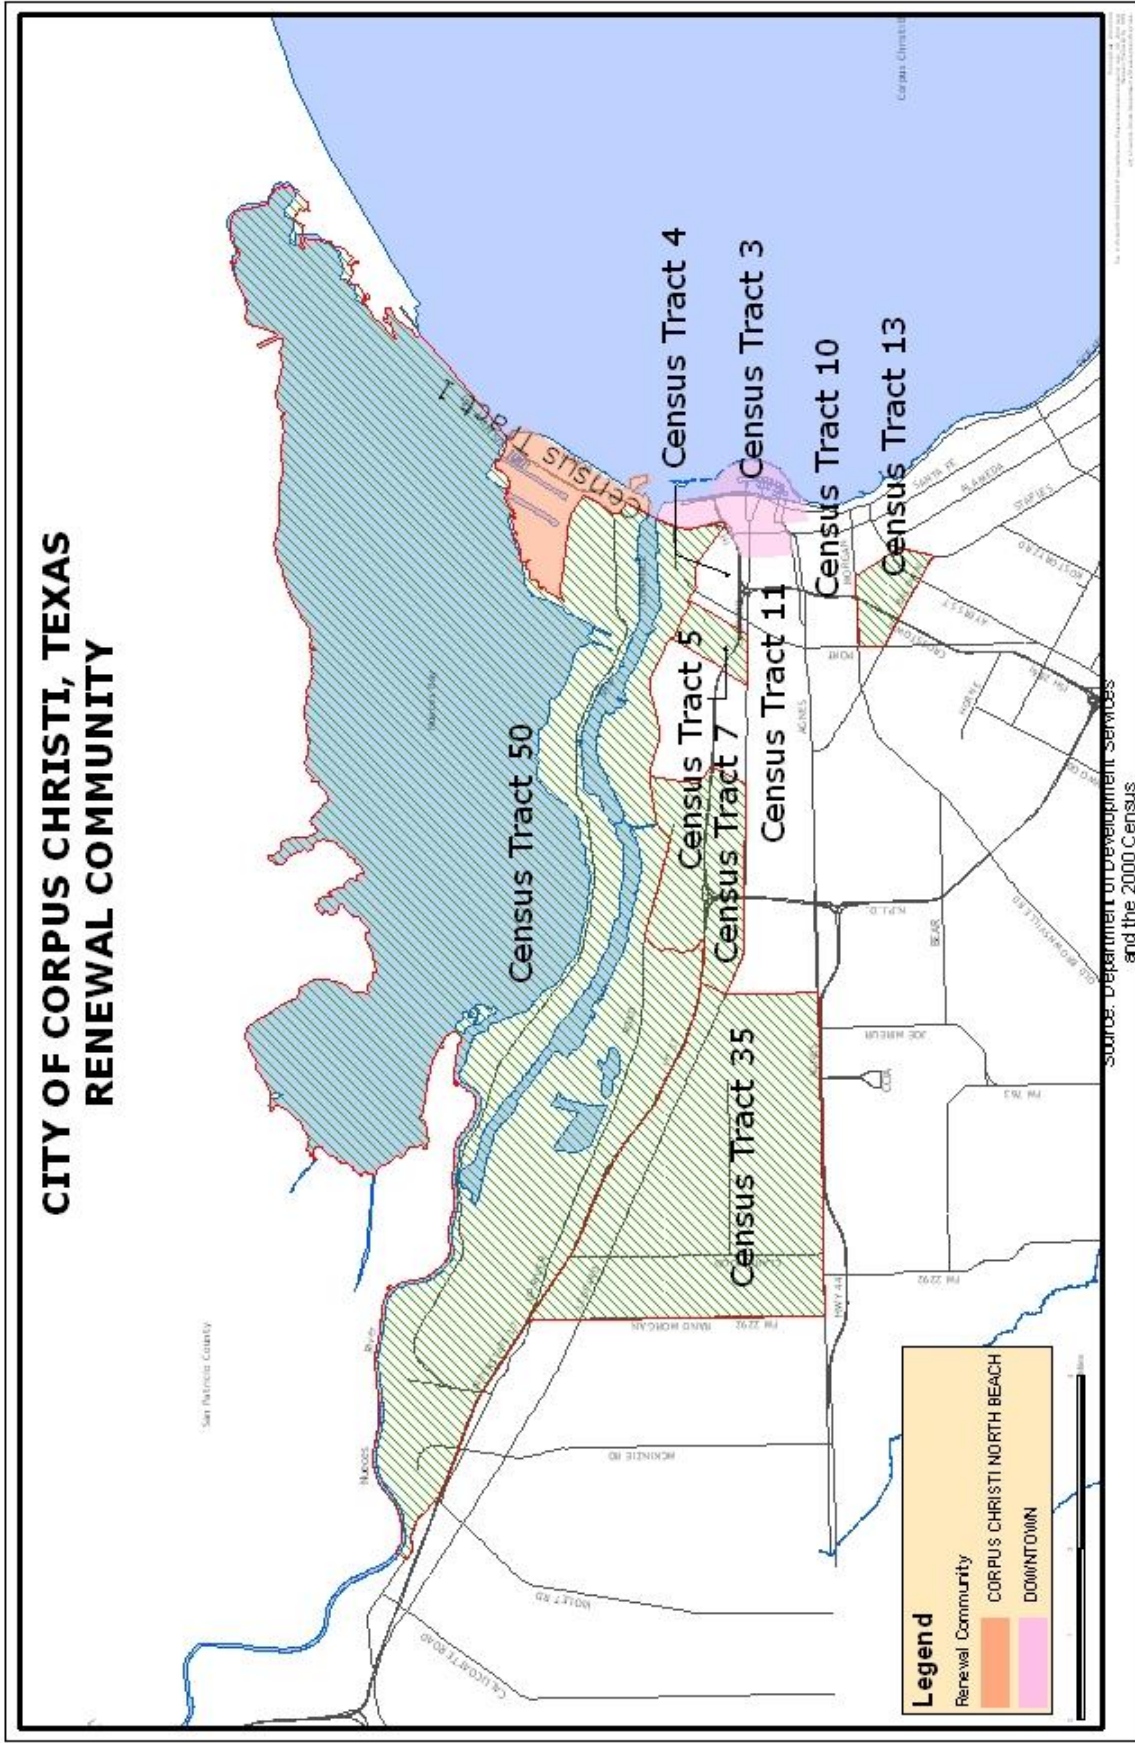

# CITY OF CORPUS CHRISTI, TEXAS RENEWAL COMMUNITY

Source: Department of Development Services and the 2000 Census